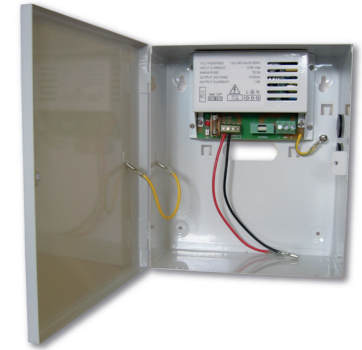

13.8V 3A Switch Mode PSU in Metal Box

- Boxed power supply
- 13.8V DC output
- 3 Amp
- Mains and fault indication

WBXPSU3A12V

384,-